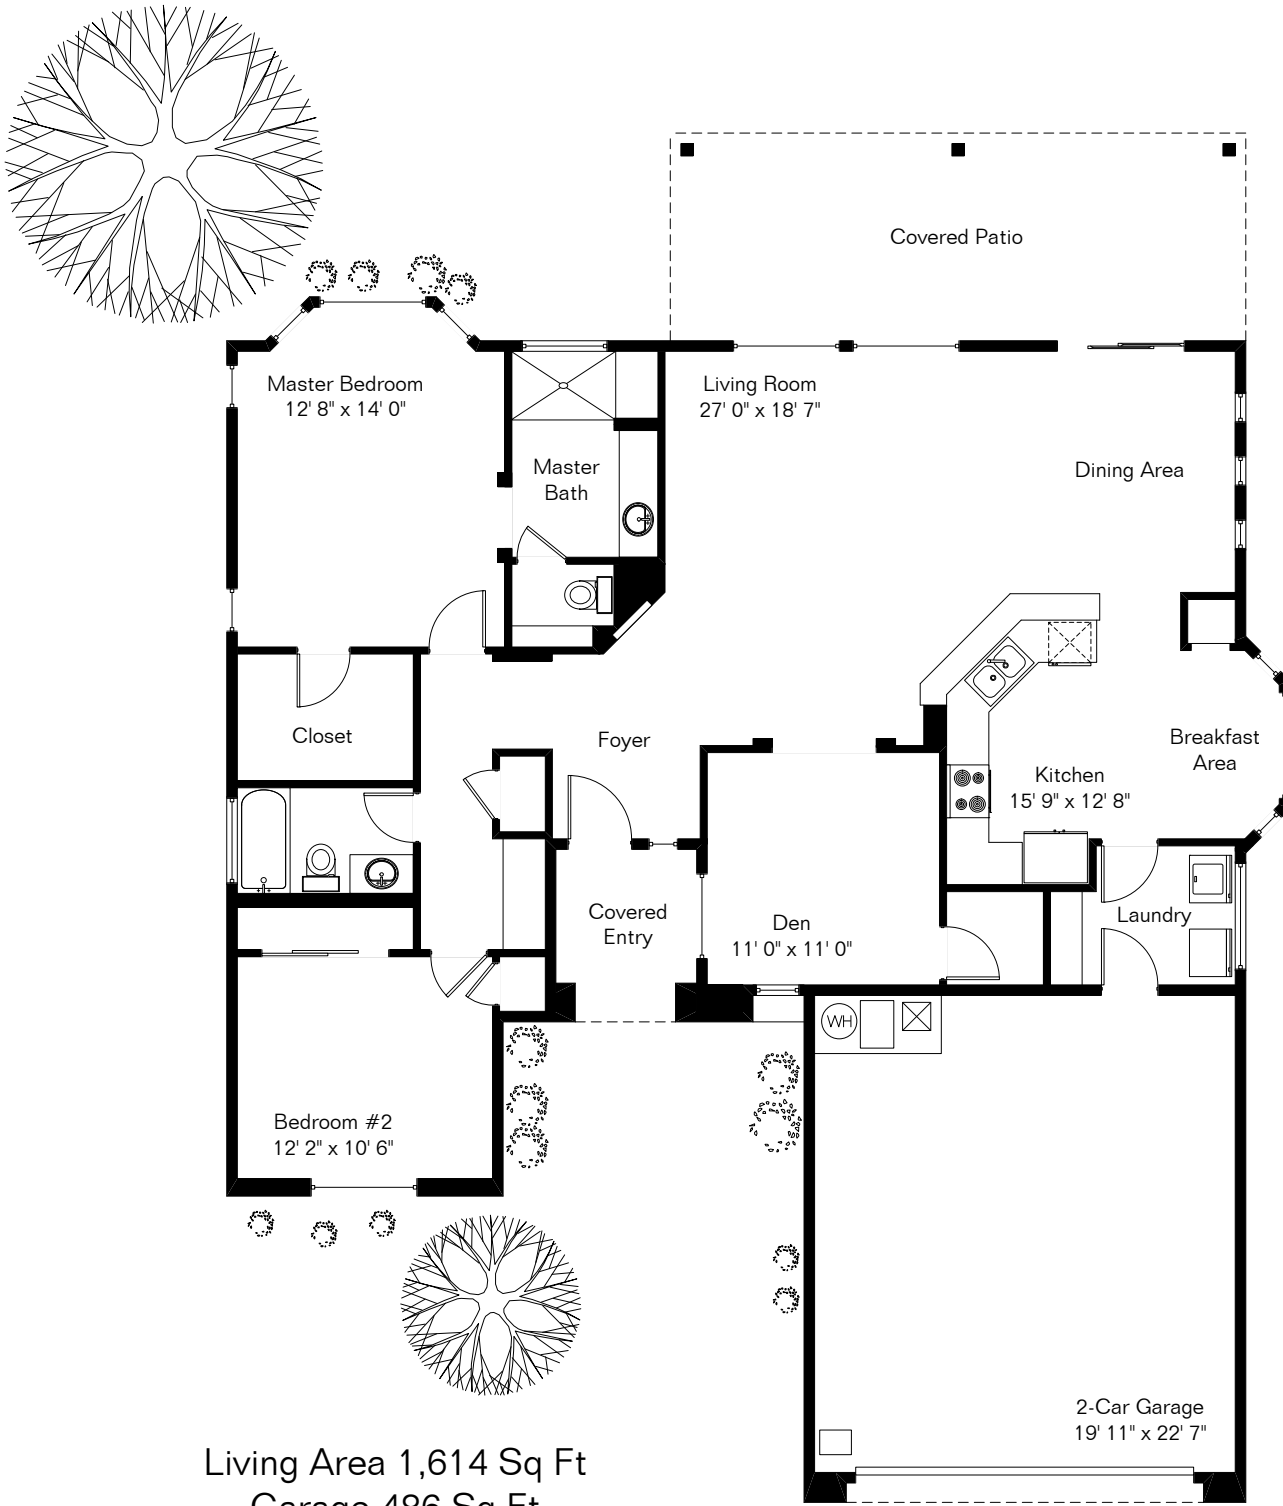

The square footages and room size information are deemed to be reliable but are not guaranteed and should be independently verified.

8073 W Wandering Spring Way

Living Area 1,614 Sq Ft
Garage 486 Sq Ft

Site Visit October 2016

Copyright 2016 Floor Plans First! LLC
All Rights Reserved.

www.FloorPlansFirst.com

Toll Free (877) 887-1500
Voice (520) 881-1500
Fax (520) 791-7701